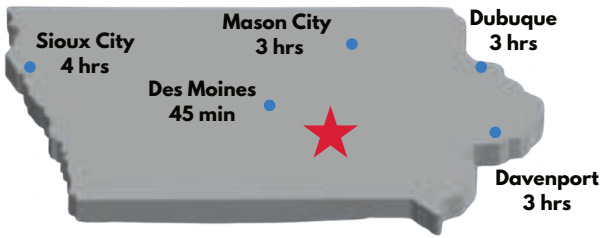

Colfax
(515) 674-3533

Bank Iowa

www.bankiowa.bank | Member FDIC

REGIONAL MAPS

A short trip to anywhere!

DISTANCE FROM PELLA

Iowa Cities:

- Ames 75 mi
- Cedar Rapids 110 mi
- Decorah 181 mi
- Des Moines 44 mi
- Dubuque 184 mi
- Iowa City 96 mi
- Quad Cities 150 mi