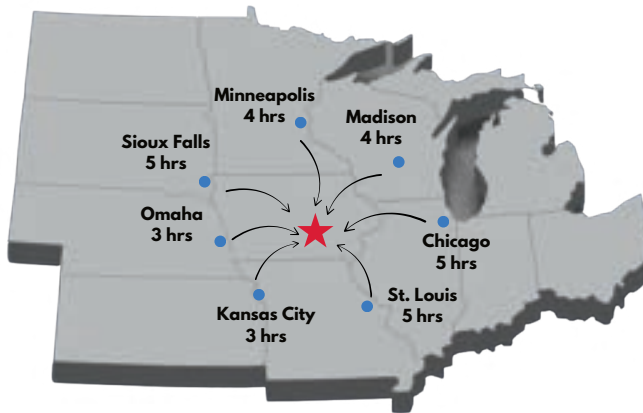

A short trip to anywhere!