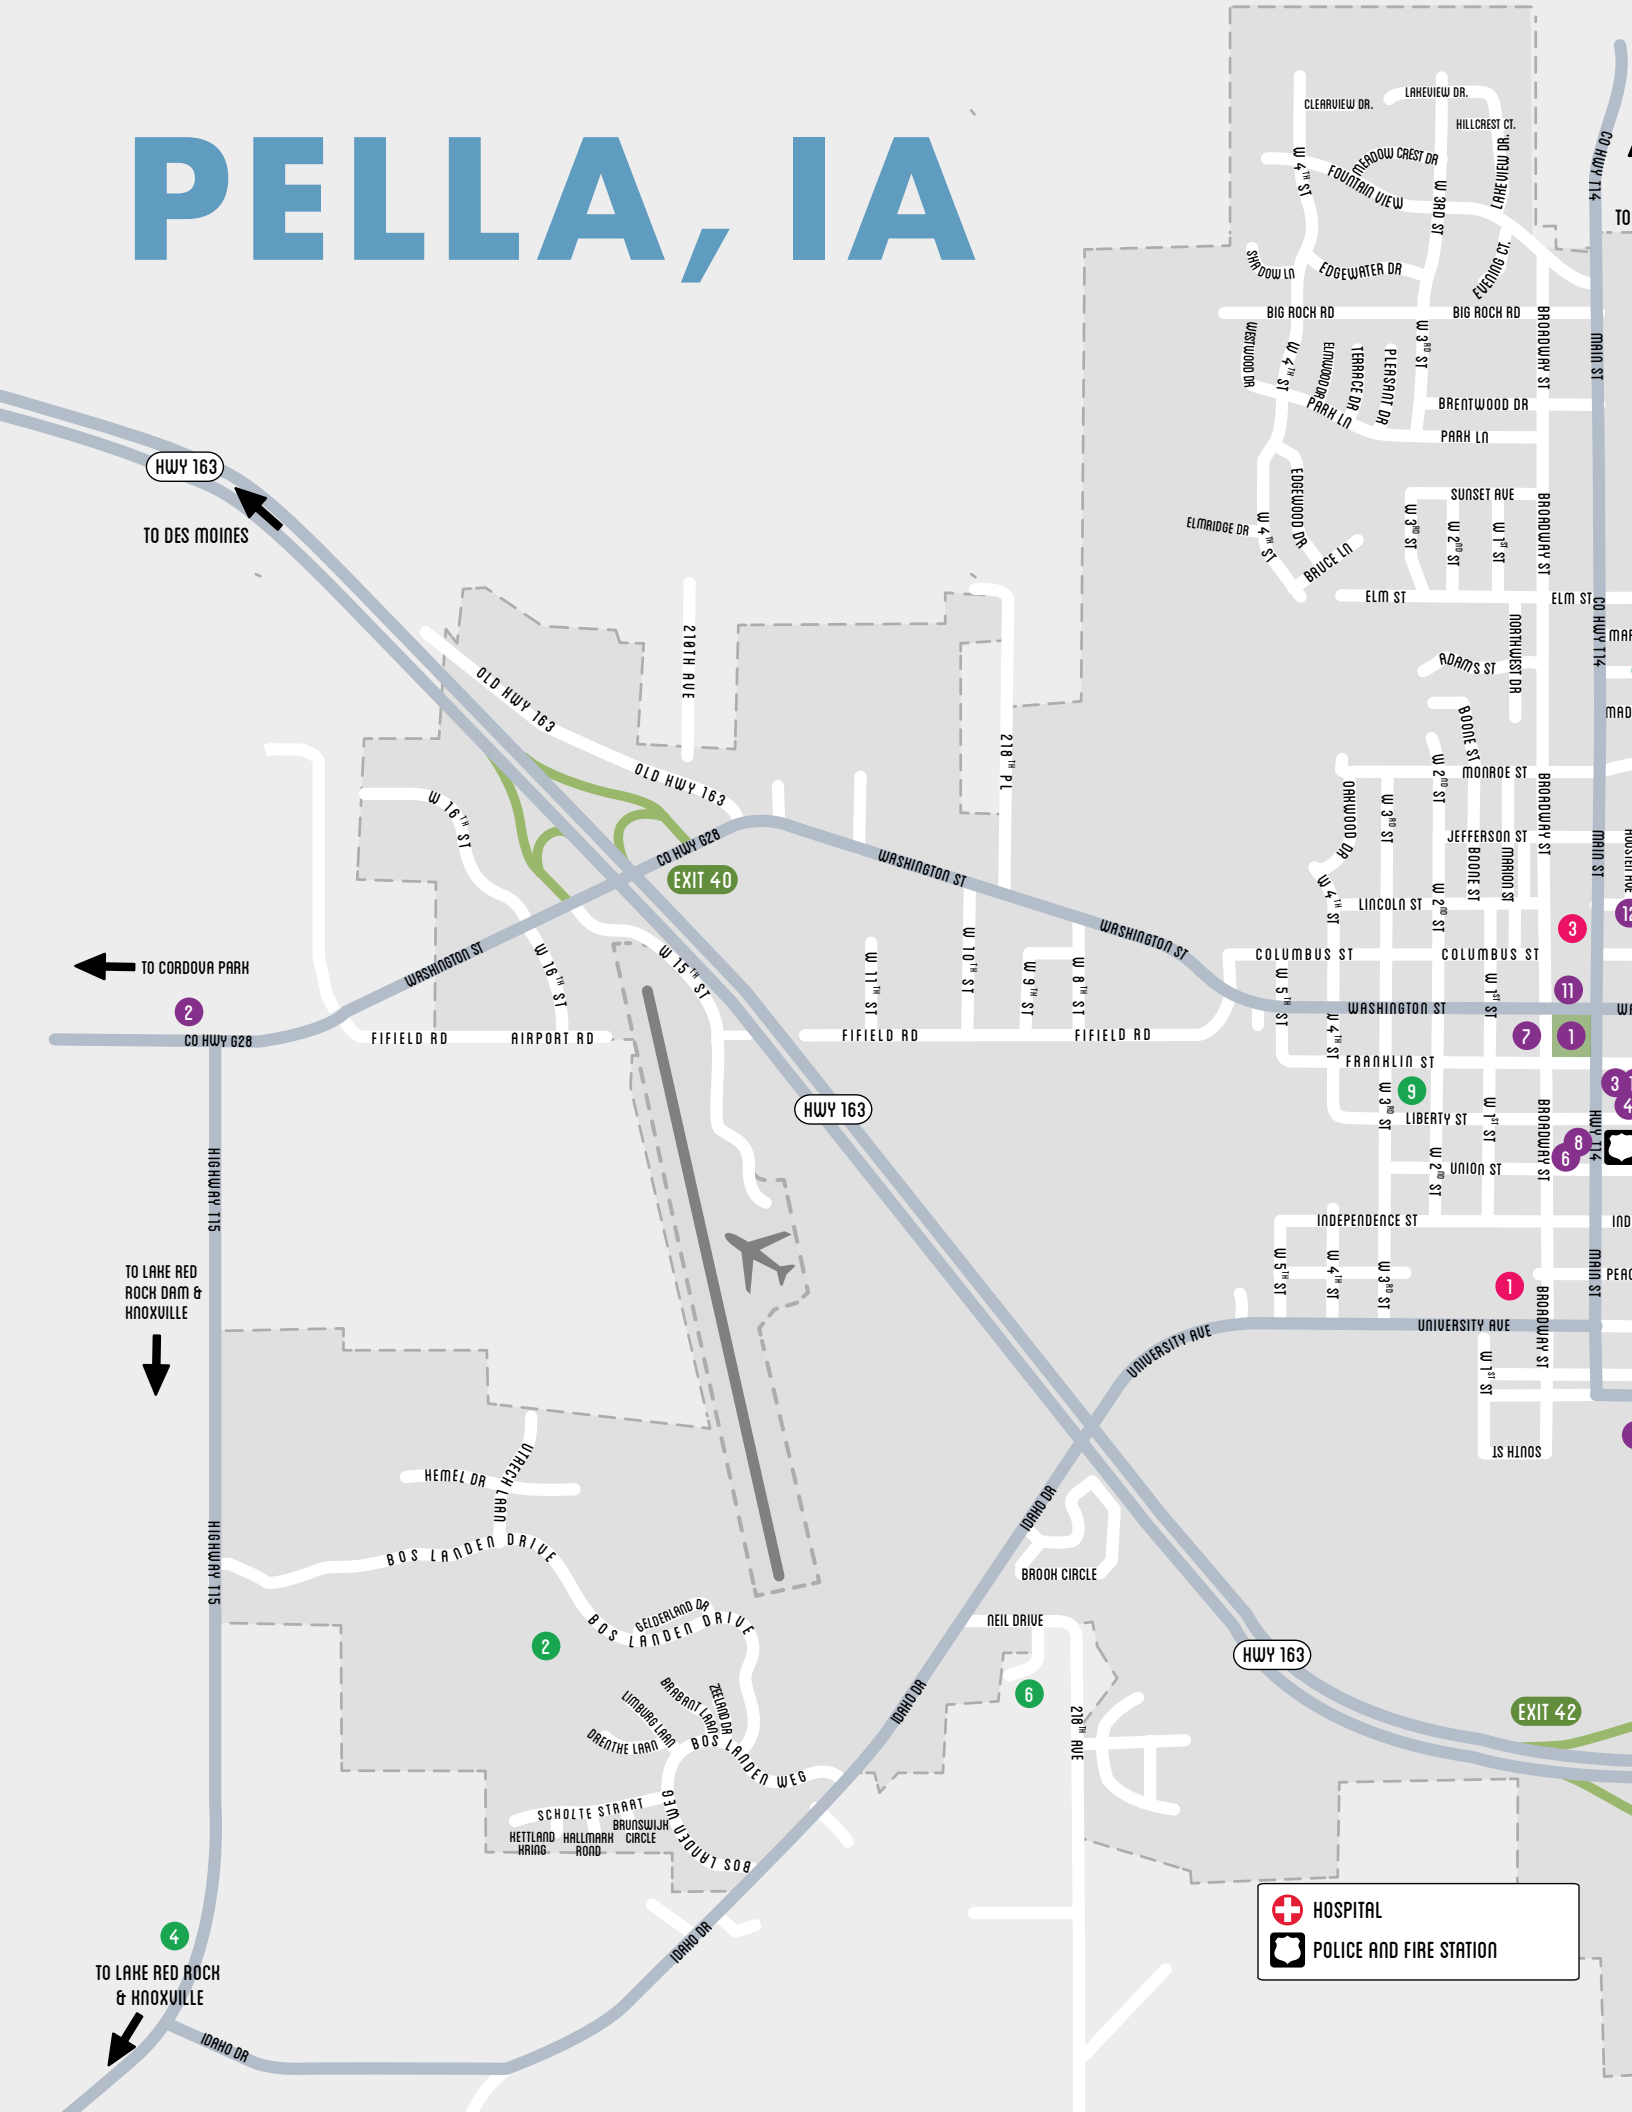

PELLA, IA

- HOSPITAL
- POLICE AND FIRE STATION